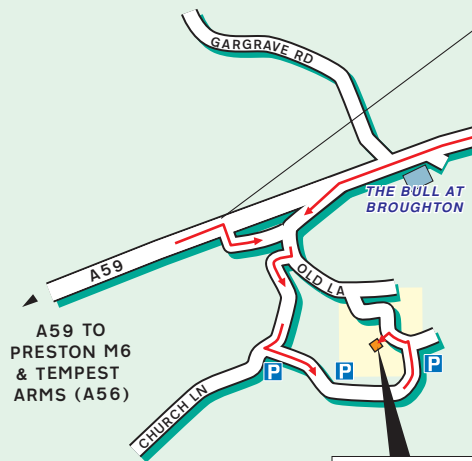

**VERNER WHEELOCK**

Excellence in food industry training

Verner Wheelock  
4 Stable Courtyard  
Broughton Hall Business Park  
Skipton  
BD23 3AE

T: 01756 700 802  
www.vwa.co.uk

**Public Transport**

**By Rail, Skipton Station**  
Approximately 10 minutes by taxi.

**By Air, Leeds/Bradford Airport**  
Approximately 45 minutes by taxi.

A59 TO HARROGATE & A1(M) JCT 47

A65 TO ILKLEY, OTLEY & LEEDS

A65 TO KIRBY LONGSDALE & M6 JCT 36

A629 TO KEIGHLEY

**SKIPTON**

A59 TO PRESTON M6 & TEMPEST ARMS (A56)